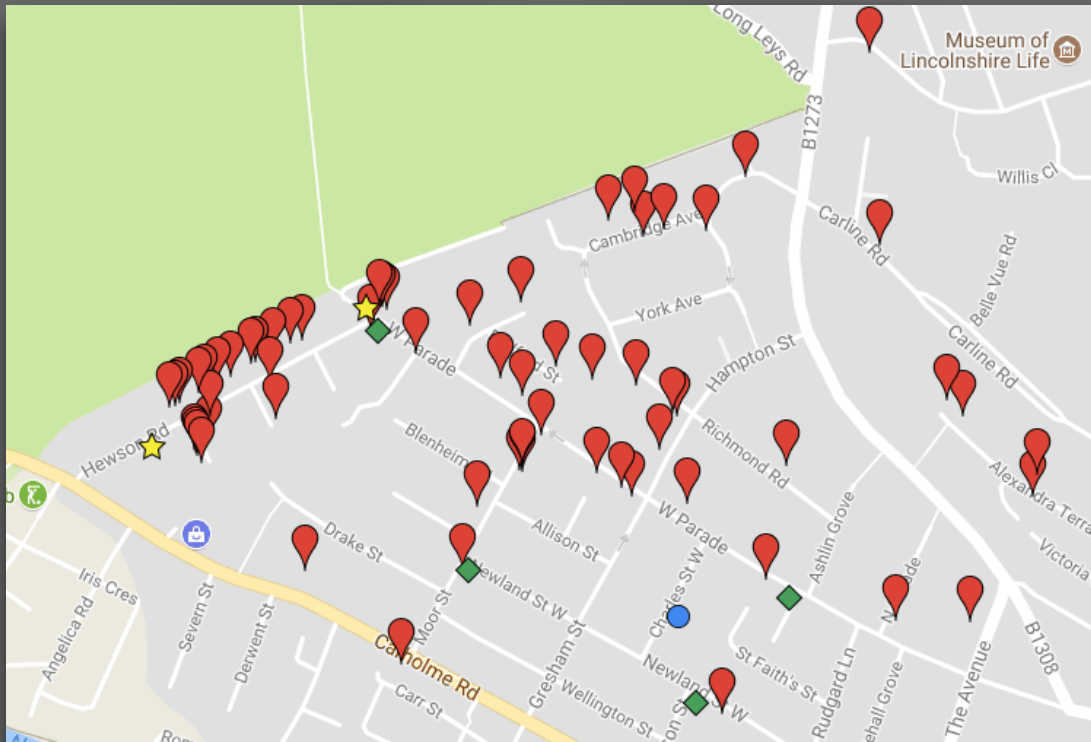

## 8th December 7-9.30pm

**Alexandra Terrace** 62, 67, 113 & the Millennium Performance Area  
**Liquorice Park** (performances at 7, 8 & 9pm).

**Bedford Road** 6

**Cambridge Avenue** 7, 10, 13 & 20

**Carholme Road** 114 & the Vicarage

**Carline Road** 7

**Charles Street West** St Faith's Church

**Fleet Street** 1, 2, 4, 6 & 10

**Hampton Street** 1

**Hewson Road** The Bowl Full, 10, 16, 26, 32, 34, 35, 42, 54, 60, 61, 62, 68, 70, 72 (& 83 charity stall)

**Howard Street** 7

**May Crescent** 19

**Moor Street** 35, 38, 40, 42 & The Queen in the West

**Newland Street West** 92

**North Parade** 2

**Queens Crescent** 10 (interactive)

**Richmond Grove** 3

**Richmond Road** 28, 51, 53 & 67

**Tennyson Street** 1 & 25

**The Avenue** 14

**Upper Lindum Street** - Minster School

**Upper Long Leys Road** 17

**West Parade** - Church Hall, 99, 103, 107, 125A, 180, 242, 252, 290, 292, 294, Faiths Infant School & refreshments for charity near West Common gate